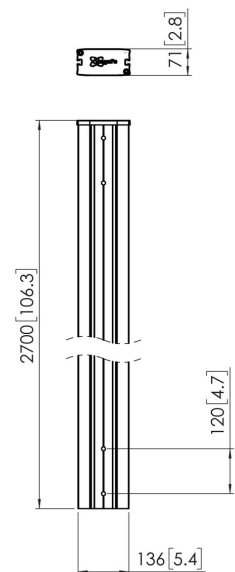

PUC 2927 Pole 270 cm (black)

The PUC 29xx Series is especially designed for video wall purposes. The poles are available in lengths of: 200cm, 270cm and 330cm. The poles feature cable management (CIS®) and can be combined with all Connect-it accessories. The PUC 29xx Series can only be used in combination with universal video wall Connect-it components

PUC 2927 Pole 270 cm (black)

Specifications

Article number (SKU)	7229270
Colour	Black
EAN single box	8712285336720
Length	2700
TÜV certified	Yes
Guarantee	5 years
Back-to-back displays	True

VOGEL'S HOLDING BV (©)