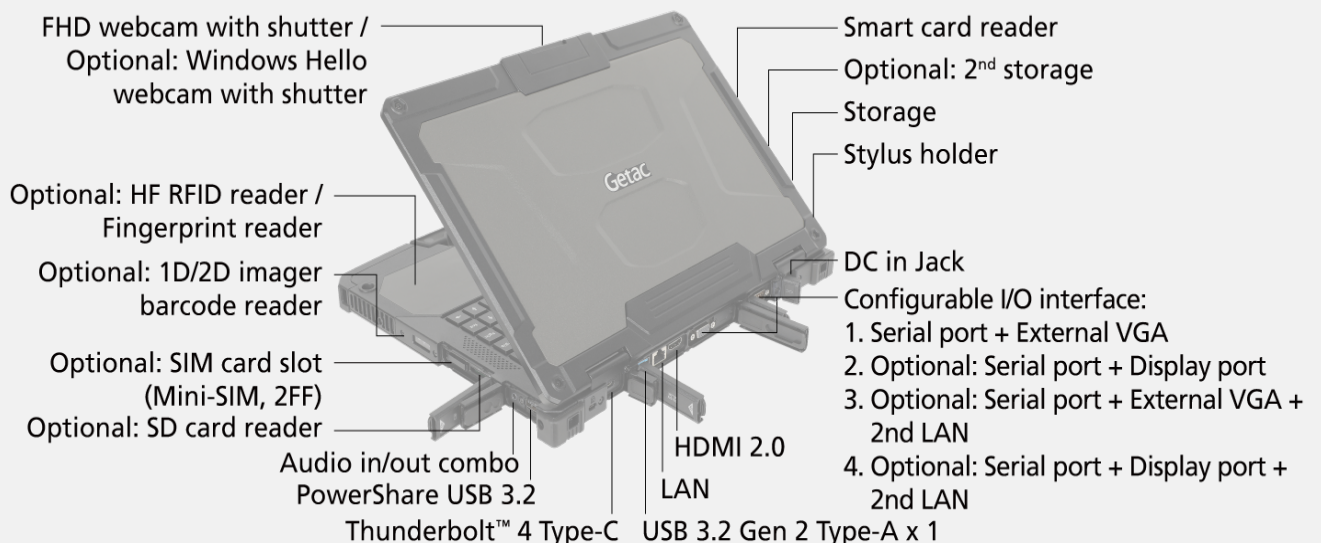

B360 FULLY RUGGED NOTEBOOK

- MIL-STD 810H, 6ft operating drop rating, IP66 certified, and optional salt fog resistant
- 12th Generation Intel® Core™ Processor
- 13.3" FHD LumiBond® display with Getac sunlight readable technology (1,400 nits) and capacitive touchscreen
- Enhanced enterprise security with optional dual user replaceable storage, Windows Hello face-authentication camera, integrated 1D/2D imager barcode reader and multi-factor authentication options
- LifeSupport™ battery swappable technology
- Thunderbolt™ 4 brings lightning speed and performance