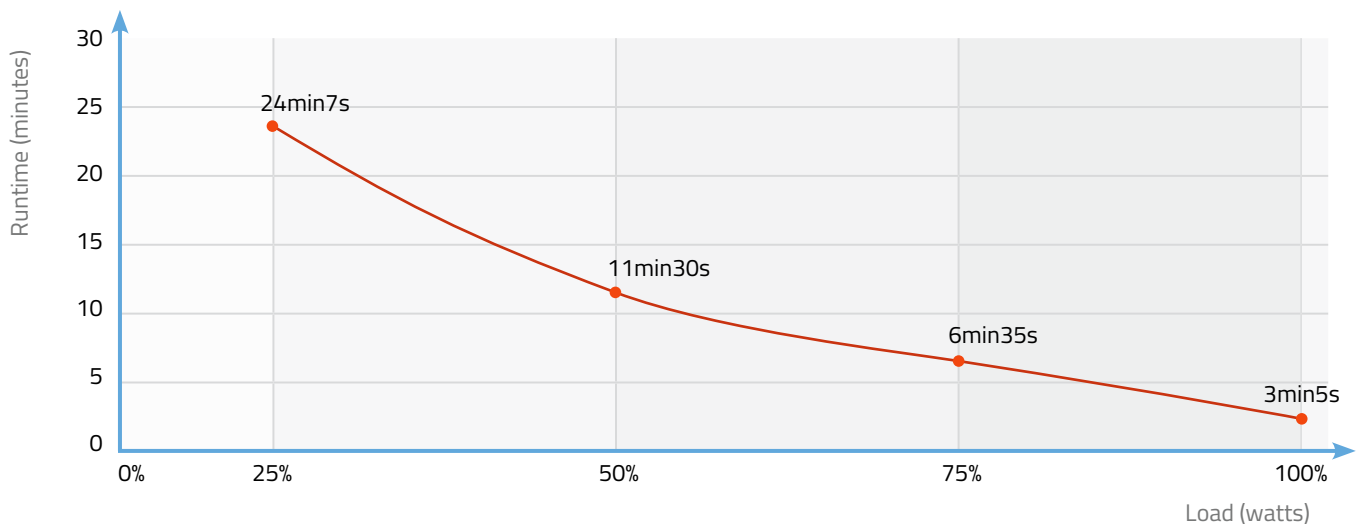

Running time on battery

Logistics

Carton Box Size (LxWxH)	566 x 550 x 231 mm
Pieces in the Carton Box	1
Net & Gross weight / CTN	N.W.: 15.29 kg / G.W.: 16.99 kg

Certificates