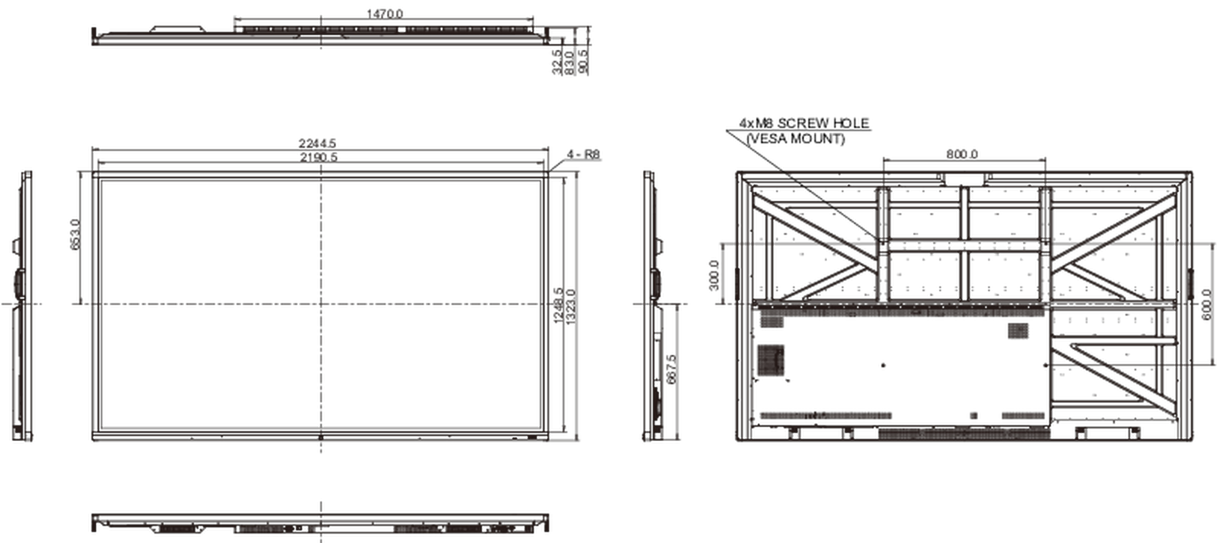

## 09 SUSTAINABILITY

Regulations	CB, CE, TÜV-Bauart, EAC, RoHS support, ErP, WEEE, REACH (RoHS, PFOS, PFC)
-------------	---

**10** DIMENSIONS / WEIGHT

Product dimensions W x H x D 2244.5 x 1323 x 90.5mm

Box dimensions W x H x D 2483 x 376 x 1493mm

Weight (without box) 103.5kg

Weight (with box) 138.8kg

EAN code 4948570118984

All trademarks and registered trademarks acknowledged. E & O E. Specification subject to change without notice. All LCD's comply with ISO-9241-307:2008 in connection with pixel defects.